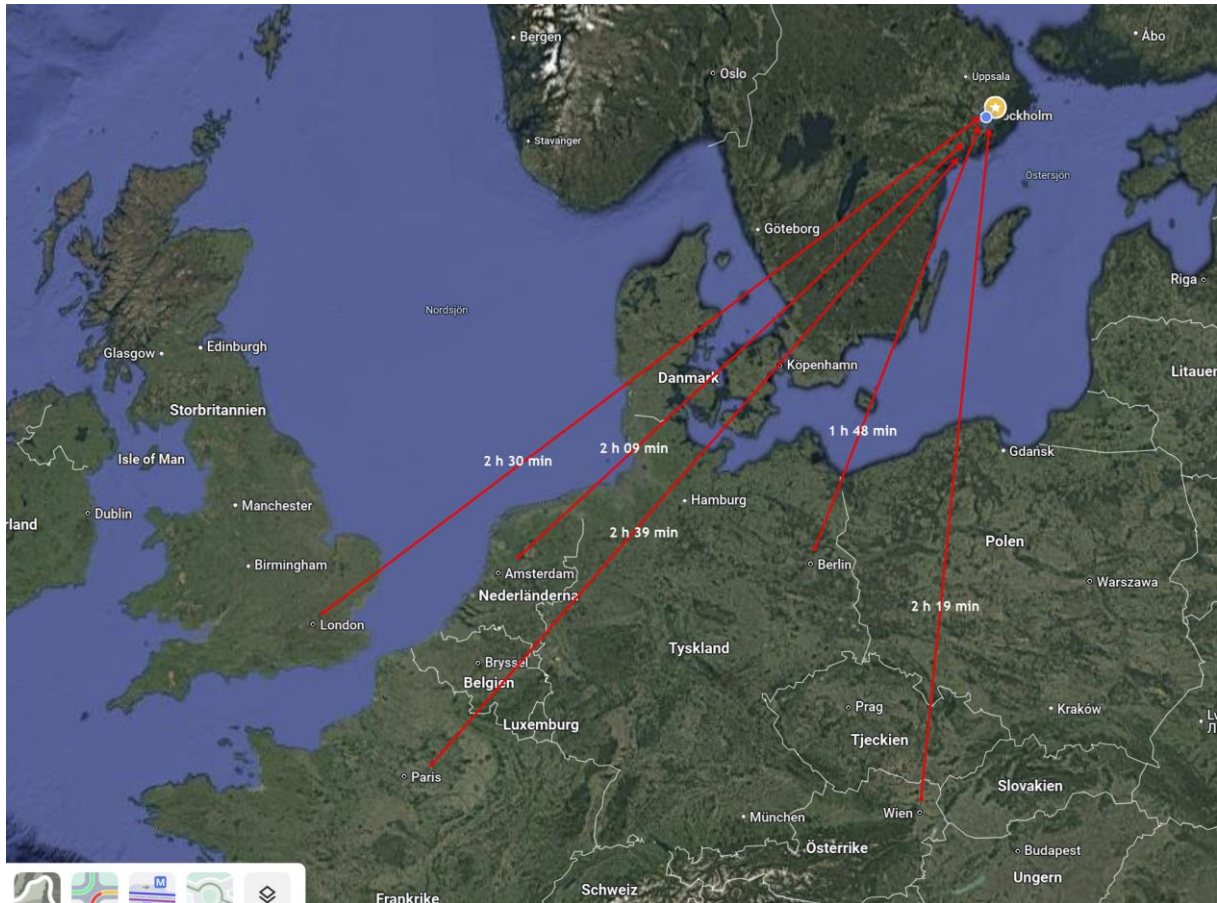

# Where is Villa Sandudden and how do I get there?

Villa Sandudden is located just outside Stockholm in Sweden and in the Stockholm archipelago.

Stockholm airport is called Arlanda and has direct flights from most major cities in Europe. Berlin to Stockholm 1 hour and 48 minutes. Amsterdam 2 hours and 9 minutes. See map below.

**Once you have arrived at Arlanda, it takes about an hour by taxi to Villa Sandudden.**

Stockholm city center can be reached in about 25 minutes by car from Villa Sandudden, making it easy to visit attractions in Sweden's capital.

## Villa Sandudden - An Archipelago Village - 25 minutes from central Stockholm.

## Villa Sandudden - An Archipelago Village - 25 minutes from central Stockholm.

Villa Sandudden has 44,000 m<sup>2</sup> of beautiful park-like lakefront land with 400 metres of beach.