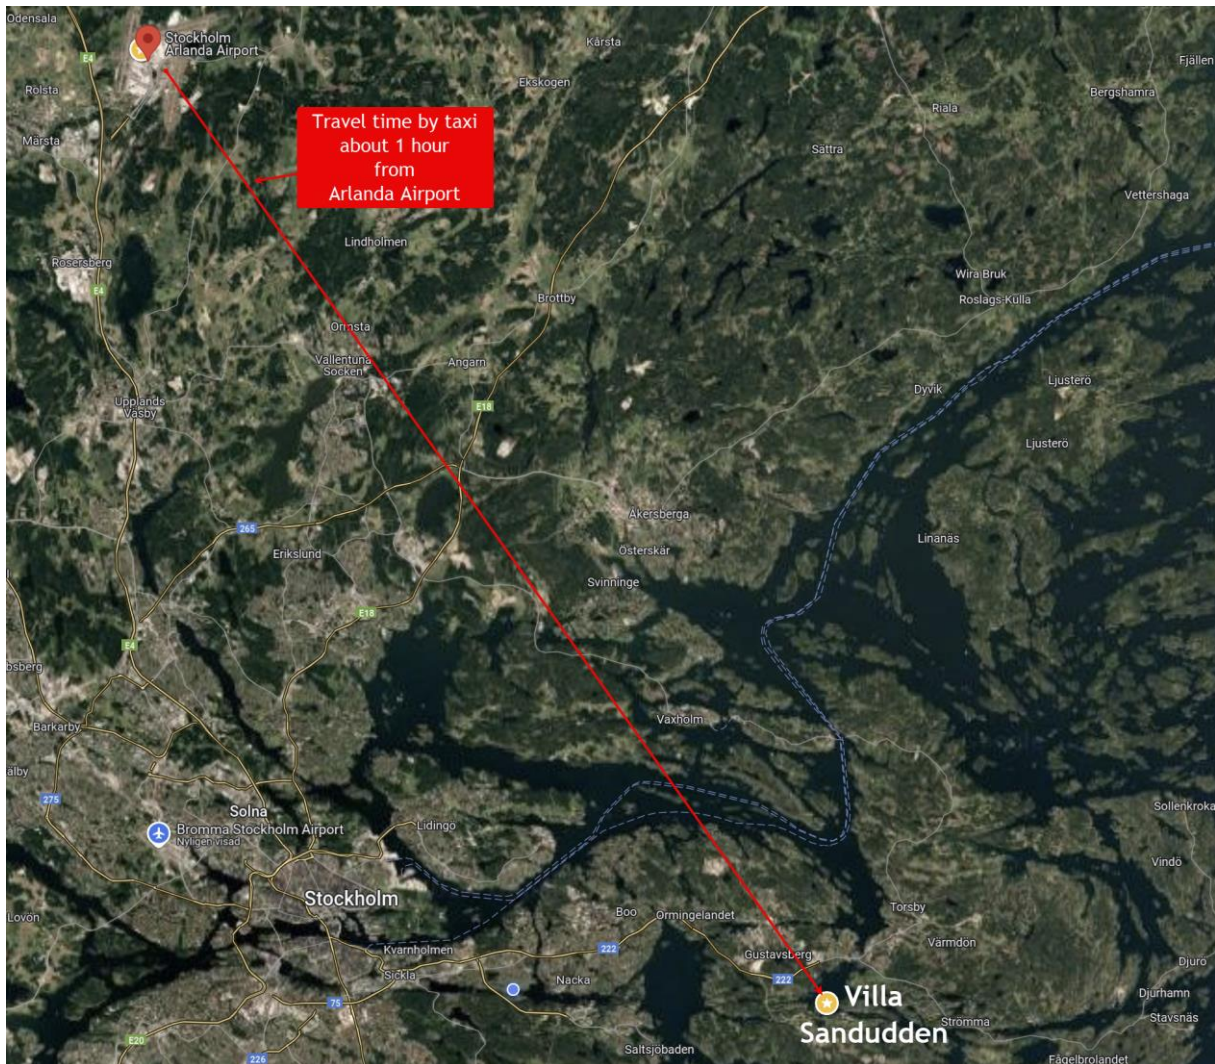

# Where is Villa Sandudden and how do I get there?

Villa Sandudden is located just outside Stockholm in Sweden and in the Stockholm archipelago.

Stockholm airport is called Arlanda and has direct flights from most major cities in Europe. Berlin to Stockholm 1 hour and 48 minutes. Amsterdam 2 hours and 9 minutes. See map below.

**Once you have arrived at Arlanda, it takes about an hour by taxi to Villa Sandudden.**

Stockholm city center can be reached in about 25 minutes by car from Villa Sandudden, making it easy to visit attractions in Sweden's capital.